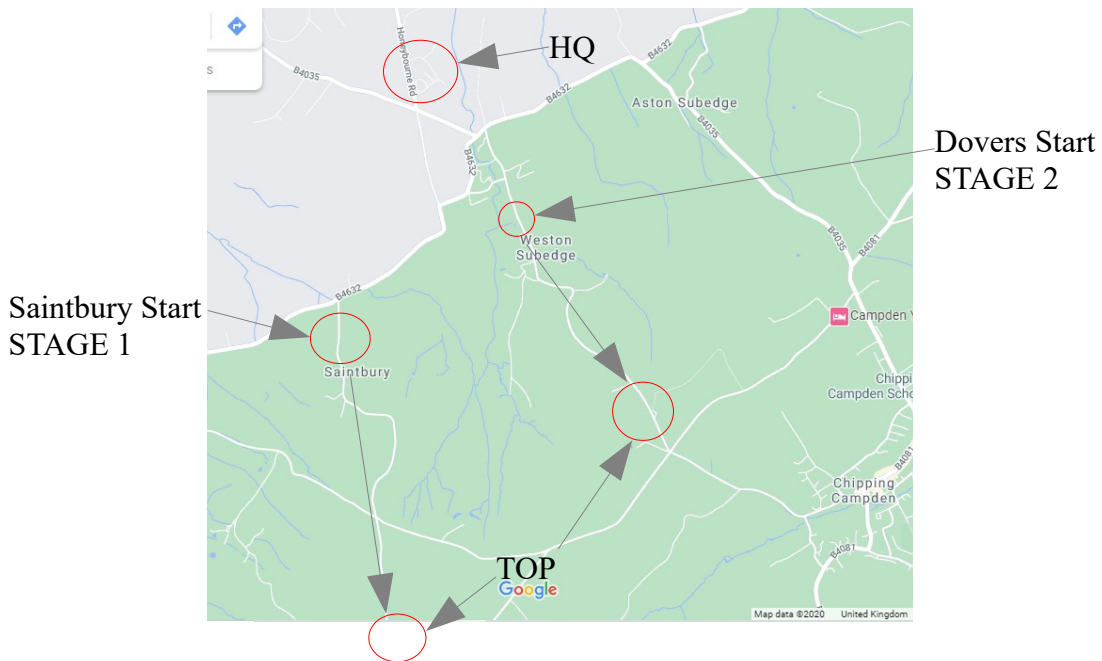

KH28 - Saintbury – First Rider at 10.11

KH27 – Dovers – First Rider at 12.11

The onus is on the competitor to know the courses  
All competitors aged 18 or UNDER MUST wear a HARD shell helmet  
All competitors over the age of 18 are STRONGLY advised to wear a helmet  
All competitors MUST start the event with a WORKING rear light  
Please no more than 3 riders at the starting point at any one time  
Competitors MUST sign OUT after their ride or they will be recorded as a DNF

From HQ to Saintbury  
 Turn Left out of industrial estate  
 Straight on at Cross roads  
 Right onto B road  
 Left onto Course  
 1.5Miles

From HQ to Dovers  
 Turn Left out of industrial estate  
 Left at crossroads  
 Left onto B road  
 Right onto the course  
 1 Mile

Saintbury Length is 2288 Yards @ 8%

Dovers Length is 1487 Yards @ 10%

There will be prizes on the day & hopefully I can setup a google document that can be updated for live results – I shall communicate all this info to you in good time!