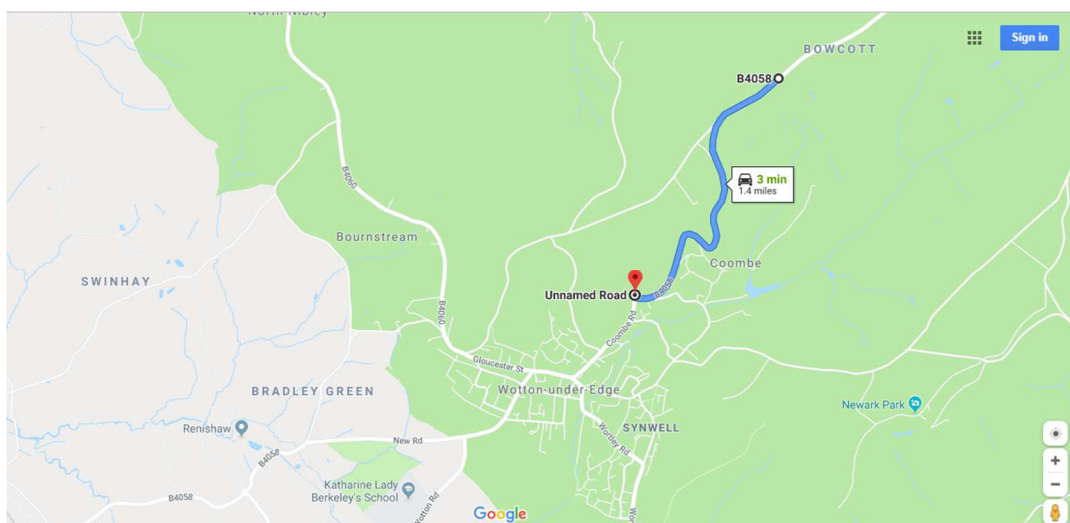

Sodbury

Wotton Hill Climb, UH14, hosted by Sodbury Cycle Sport

Promoted for and on behalf of Cycling Time Trials under their rules and regulations

9am Start, Saturday 21st September 2019
Part of the WTTA Hill Climb Series

Organiser: Matt Reynolds. 07826 534448. sodburycs@gmail.com
Timekeepers: Paul Arayan, Terry Gradidge

HQ:

The HQ is in The Star Pub, 21 Market St, Wotton-under-Edge GL12 7AE
HQ will be open from 7.30am.

All competitors must sign on before and after the event.

Refreshments will be available after the event. Please remember to return your number.

Parking:

Parking is available in The Chipping car park, Long Street, Wotton-under-Edge, GL12 7BD
Please be aware of parking restrictions in part of the car park.

Course:

The event is being run on the **UH14** course.

A 1.4 Mile Hill Climb starting at the lay-by on the B4058 Coombe Rd coming from Wotton Under Edge. Map ref [51.643397, -2.343902](#) and finishing at [51.656521, -2.330305](#)

The road is two way and in good condition, it is wide enough for traffic to pass in either direction. See map below.