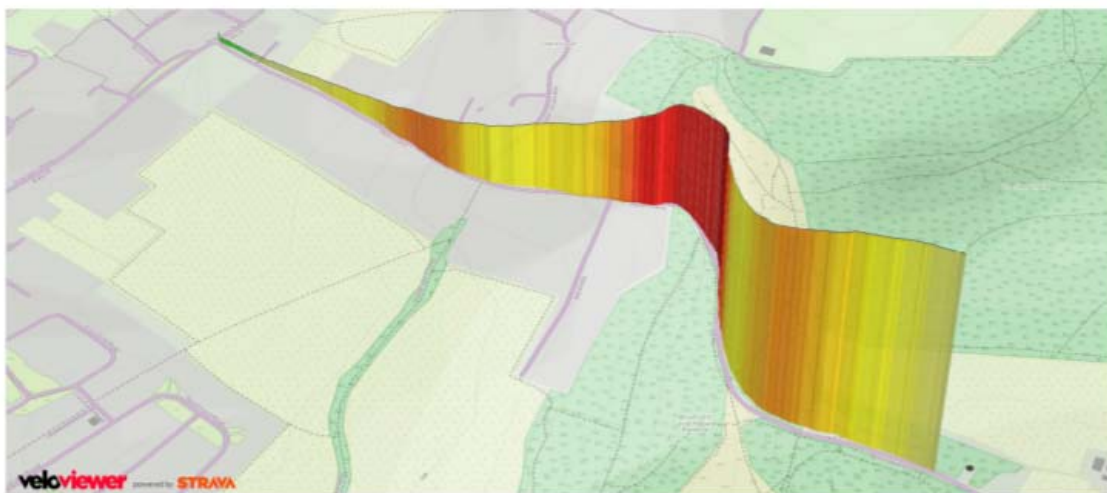

Promoted for and on behalf of Cycling Time Trials, under their rules and regulations

Course Description

Course Description HCC036

START on Peters Lane approx. 370ft from junction of Aylesbury Road and Peters Lane opposite telegraph pole in line with triangular 'School' sign continue on Peters Lane for 0.8miles until FINISH at top of Whiteleaf Hill by end of entranceway by water tower.

Course Record Richard Gildea - Didcot Phoenix CC - 03:41.5 (14/10/2018)

WATFORD VELO SPORT OPEN HILL CLIMB