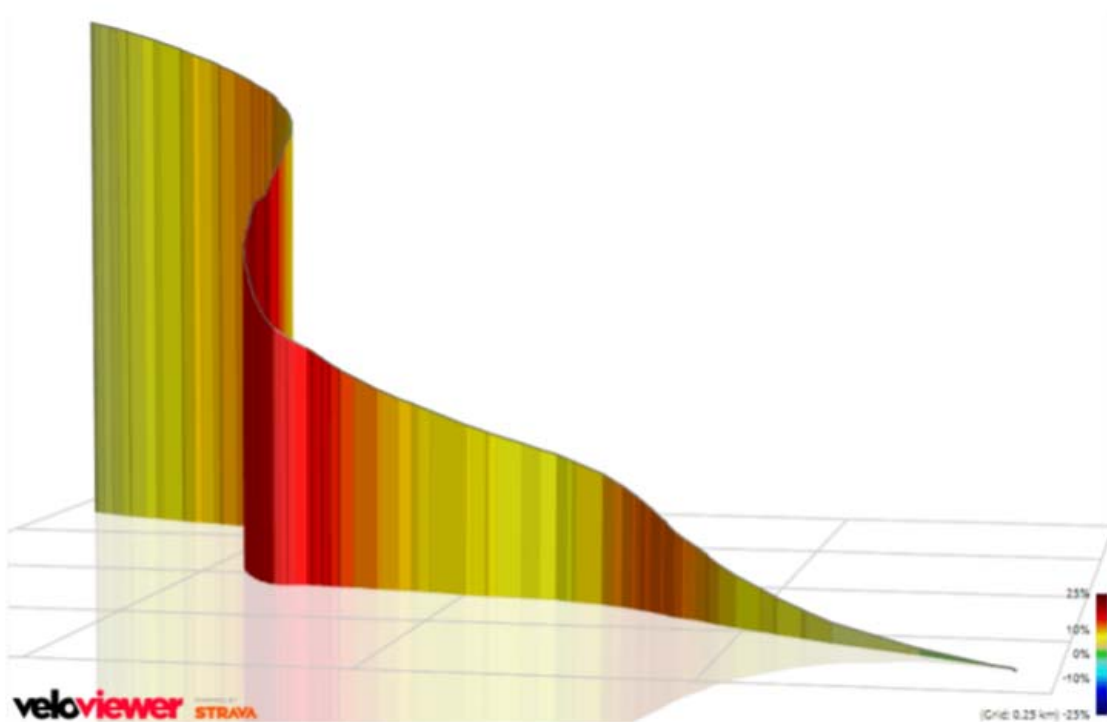

Promoted for and on behalf of Cycling Time Trials, under their rules and regulations

Course Description

Course Description HCC036

START on Peters Lane approx. 370ft from junction of Aylesbury Road and Peters Lane opposite telegraph pole in line with triangular 'School' sign continue on Peters Lane for 0.8miles until FINISH at top of Whiteleaf Hill by end of entranceway by water tower.

Course Record Richard Gildea - Didcot Phoenix CC - 03:41.5 (14/10/2018)

WATFORD VELO SPORT OPEN HILL CLIMB