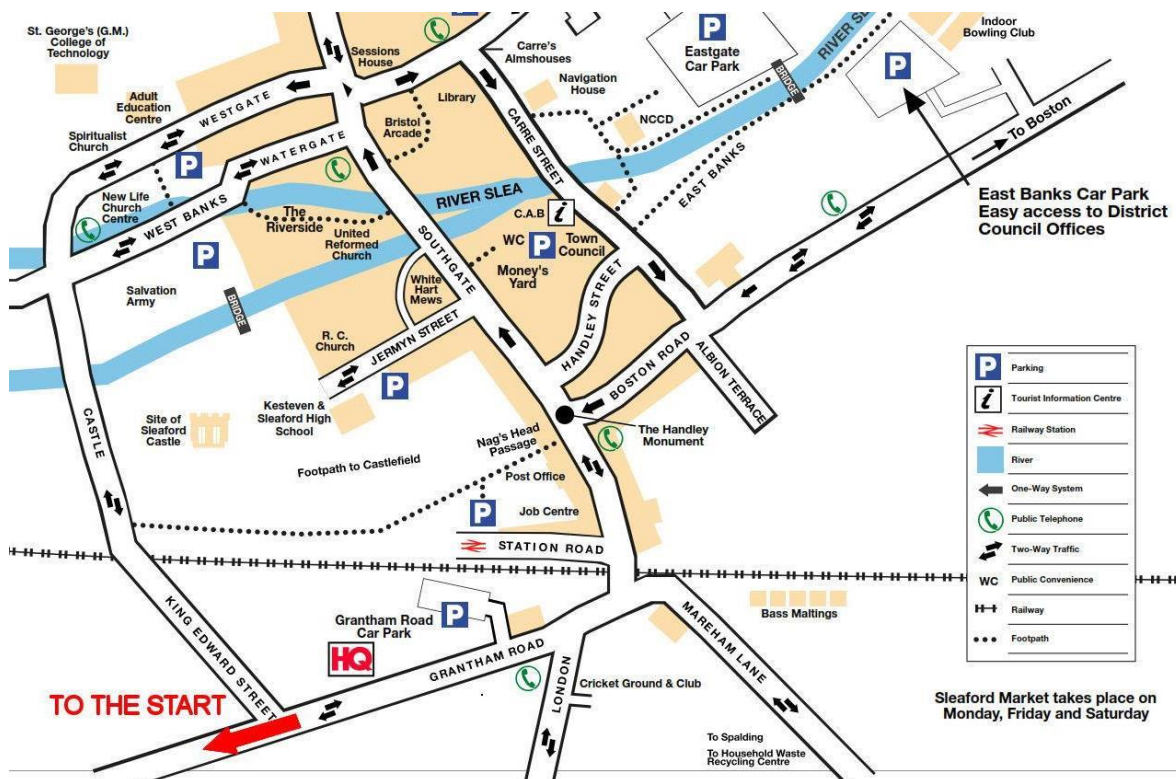

Finally, we hope you have a safe and successful ride, and look forward to seeing you afterwards for some well-earned tea and cake!

Event Information

Event HQ

The Event HQ for this event will be St Botolph's Church Hall, Grantham Road, Sleaford, NG34 7NB. The hall will be open for signing on from 1pm.

Directions: From the A15/A153 roundabout take exit to Sleaford. HQ is approximately 1 mile on the left.

Parking is available 200 yards away at around £2 per day. Please do not park outside the Event HQ due to issues with local residents.

Course Details

To get to the start from Event HQ go right towards Grantham. At Quarrington roundabout take the first exit at onto the A15. The start is approximately half a mile along on the left.

C10/10: Start on A15 Sleaford Bypass 0.25 miles South of Quarrington Roundabout (A15/A153/B1517) near field entrance with large tarmac entrance both sides of A15. Proceed South on A15 through Osbournby to Roundabout (A15/A52). Encircle Roundabout and retrace along A15 to Finish approximately 80 yards short of lay-by sign (approximately 1 mile going south) and 0.32 miles short of the Start.

Course Profile ([Strava Segment here](#))

☆ C10/10 - Accurate (End Point Corrected)

Ride Segment Sleaford, Lincolnshire NG34, UK, England, United Kingdom

16.16km 0% 19m 35m 17m

Distance Avg Grade Lowest Elev Highest Elev Elev Difference 1,269 Attempts By 305 People