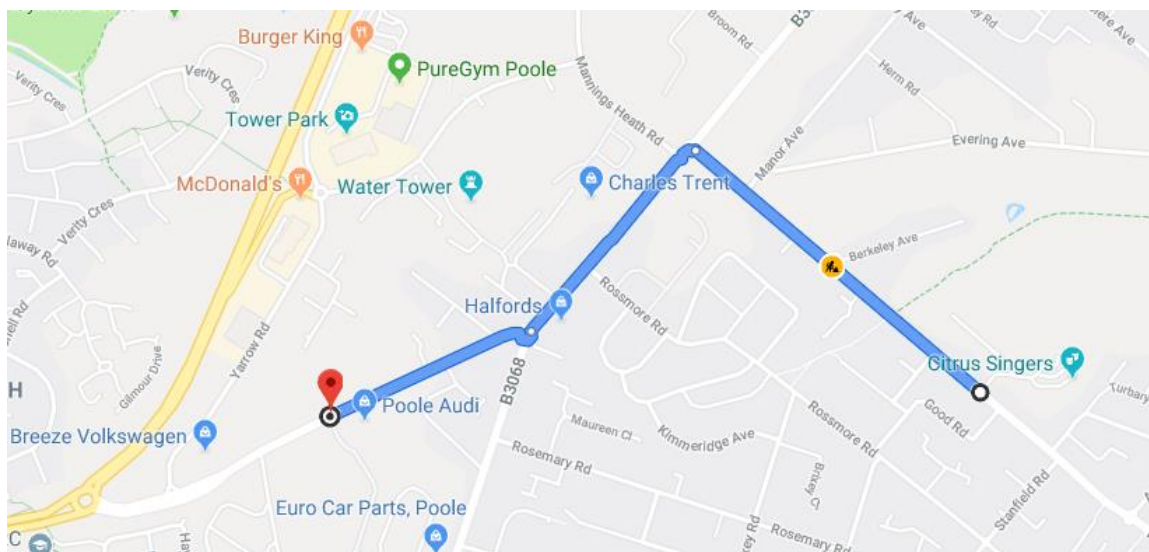

P415 Course

START at entrance to Ryvita Factory on Old Wareham Road approx. 300 yds east of RBT at the junction with A3049 (Dorset Way). Proceed west and take 1st exit at RBT to proceed along A3049 via Fleetsbridge flyover to Holes Bay RBT. Take 2nd exit (straight on) along A35 to the Bakers Arms RBT. Circle and retrace along A35 and A3049 to **FINISH** at the white footbridge over the A3049 near the slip road to Canford Heath.

Headquarters

The event headquarter will be at Rossmore Leisure Centre, Herbert Avenue, Parkstone, Poole, BH12 4HR.

We will have access to the centre from 6am and sign-on/number collection will commence shortly after. REMEMBER to sign out after the race, failure to do so will result in a disqualification

To get to the start (circa 1 mile) turn right out of the leisure centre and proceed to the end of Herbert Avenue. Take the first exit at both the mini roundabouts and travel to the next roundabout on the B3068. At this roundabout take the 2nd exit for Old Wareham Road upon which the start line is located.