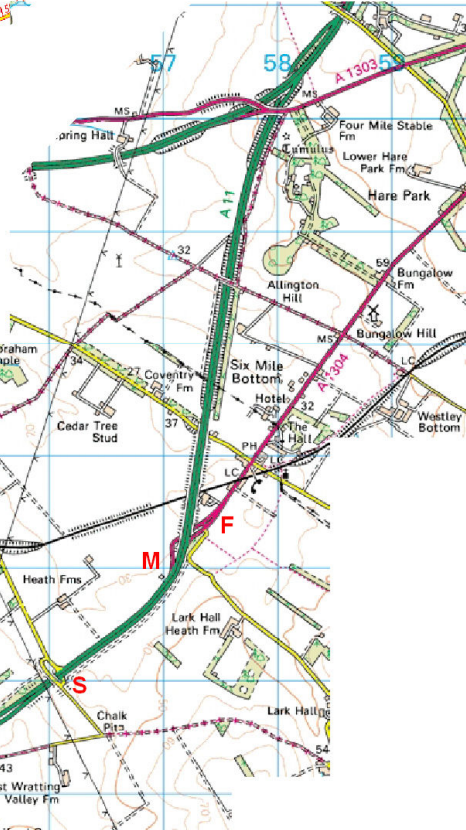

Course Outline

Scale

A11 / A14 South

E2/50c Course Details

Scale

Four Went Ways

Red Lodge Turns

E2/50c Course Details

A14 / A11 North

Start, Finish and Race HQ