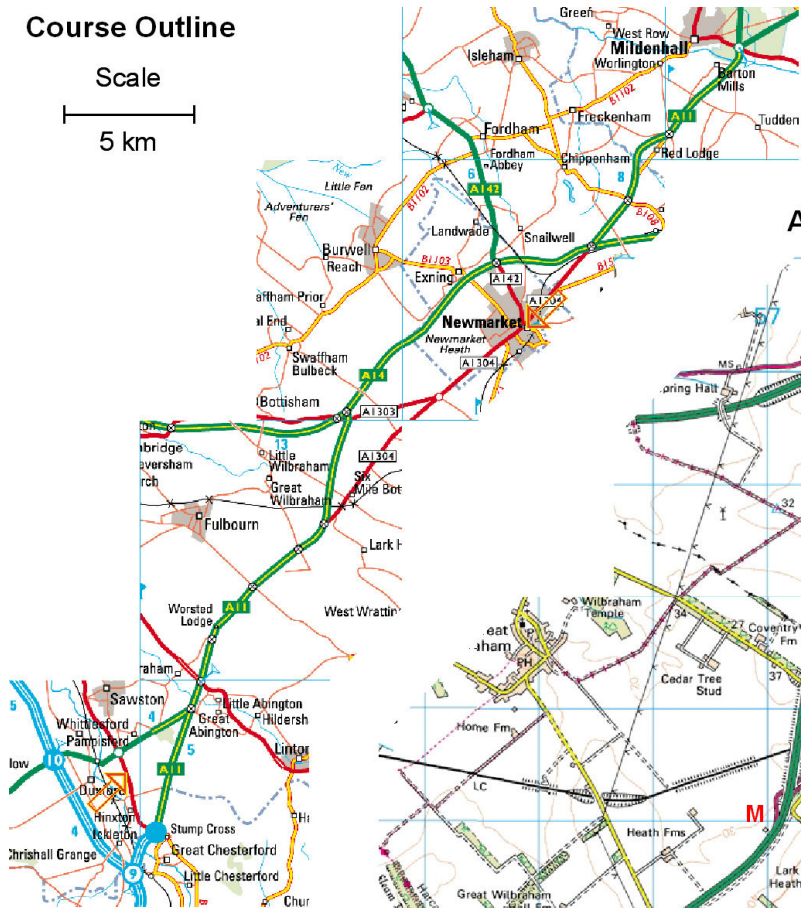

Course Outline

Scale

A11 / A14 South

E2/50c Course Details

Scale

Four Went Ways

Red Lodge Turns

E2/50c Course Details

A14 / A11 North

Start, Finish and Race HQ