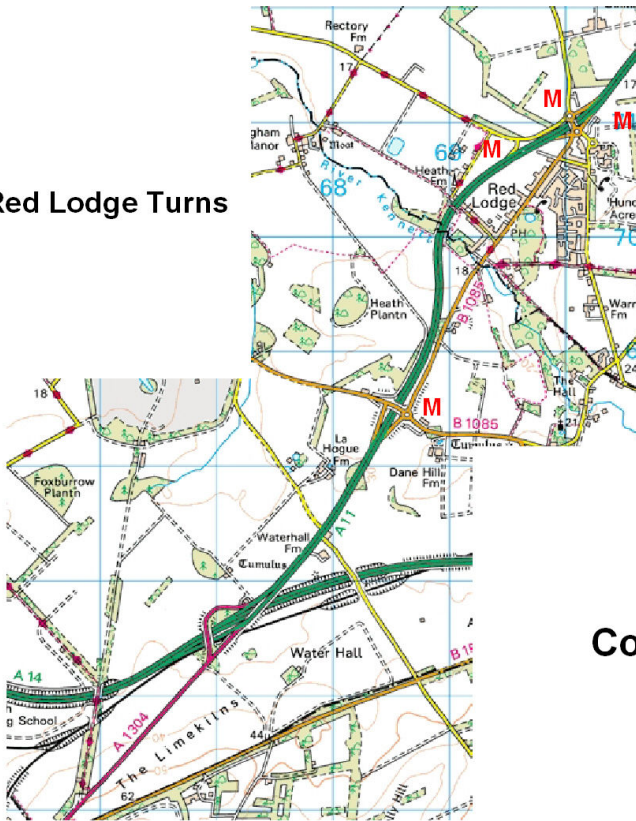

Course Outline

Scale

A11 / A14 South

E2/50c Course Details

Scale

Four Went Ways

Red Lodge Turns

E2/50c Course Details

A14 / A11 North

Start, Finish and Race HQ