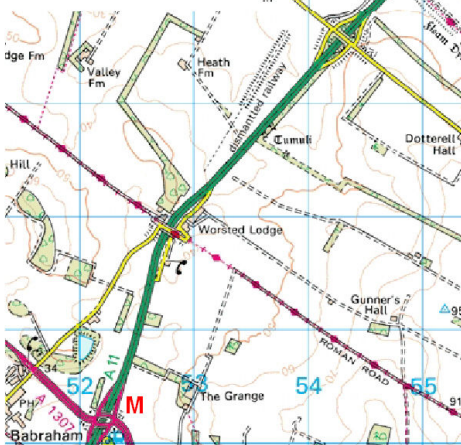

Course Outline

Scale

A11 / A14 South

E2/50c Course Details

Scale

Four Went Ways

Red Lodge Turns

E2/50c Course Details

A14 / A11 North

Start, Finish and Race HQ