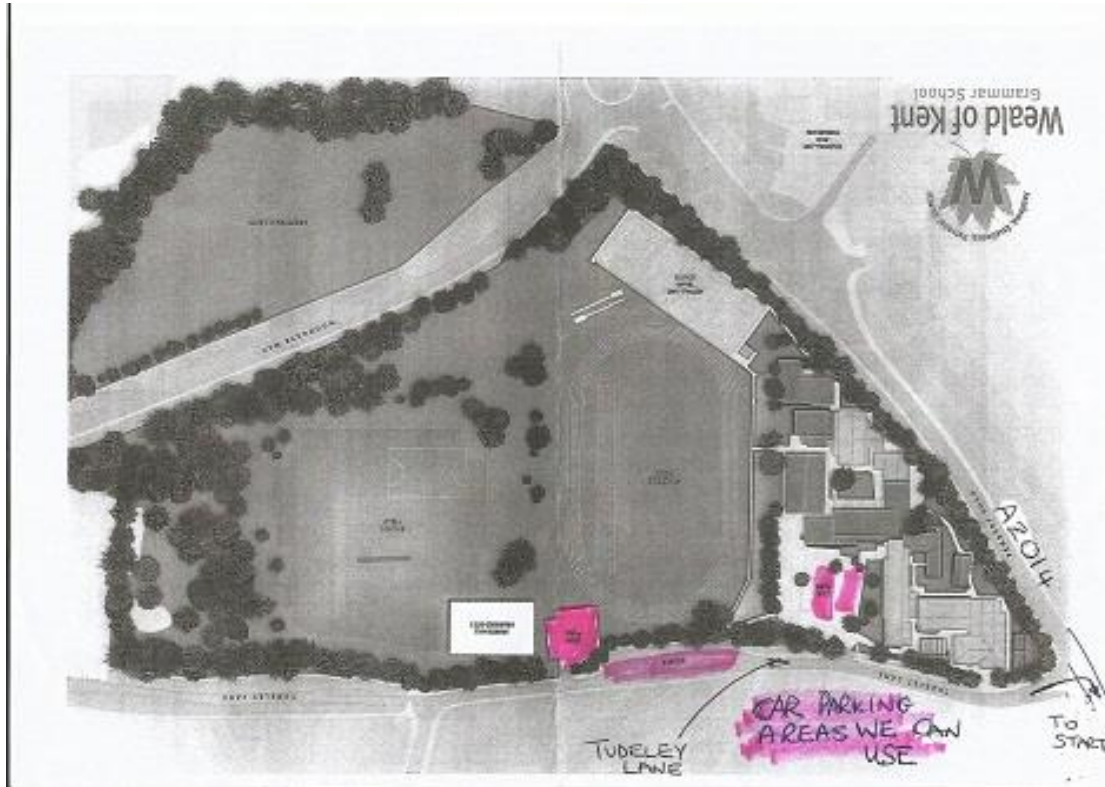

Event H.Q. In Weald of Kent Grammar School

Please only park in Tudeley Lane in the Coach Parking Area Indicated

NOTES

1. **Numbers will be at the HQ - NOT at the start. You **MUST** sign on!!**
2. **All competitors in open (Type A) events are required to return to the event HQ, hand in their number(s) and SIGN OUT. No sign out, no result.**
3. **The school Reception area only will be used as HQ centre for changing and toilets**
4. **A rear light is strongly recommended whilst warming up and riding the event.**
5. **No vehicles associated with competitors are to stop, load or unload riders within 300 yards of the start timekeeper, or on verges between the finish and the A26.**
6. **The grounds of Marbledon are strictly private and barred to competitors**
7. **No shoe plates to be worn in the HQ.**
8. **Your number may be exchanged for a cup of tea or coffee after the event.**
9. **No cycling shoes to be worn in the HQ.**

CTT advise you to wear recognised protective headgear. CTT regulations state that all Junior and Juvenile riders **MUST** wear such headgear.

IN THE INTEREST OF YOUR OWN SAFETY CYCLING TIME TRIALS AND THE EVENT PROMOTERS STRONGLY ADVISE YOU TO WEAR A HARD SHELL HELMET THAT MEETS AN INTERNATIONALLY ACCEPTED STANDARD

PLEASE KEEP NOISE TO A MINIMUM AND NOTE THERE CAN BE NO USE OF TURBO TRAINERS