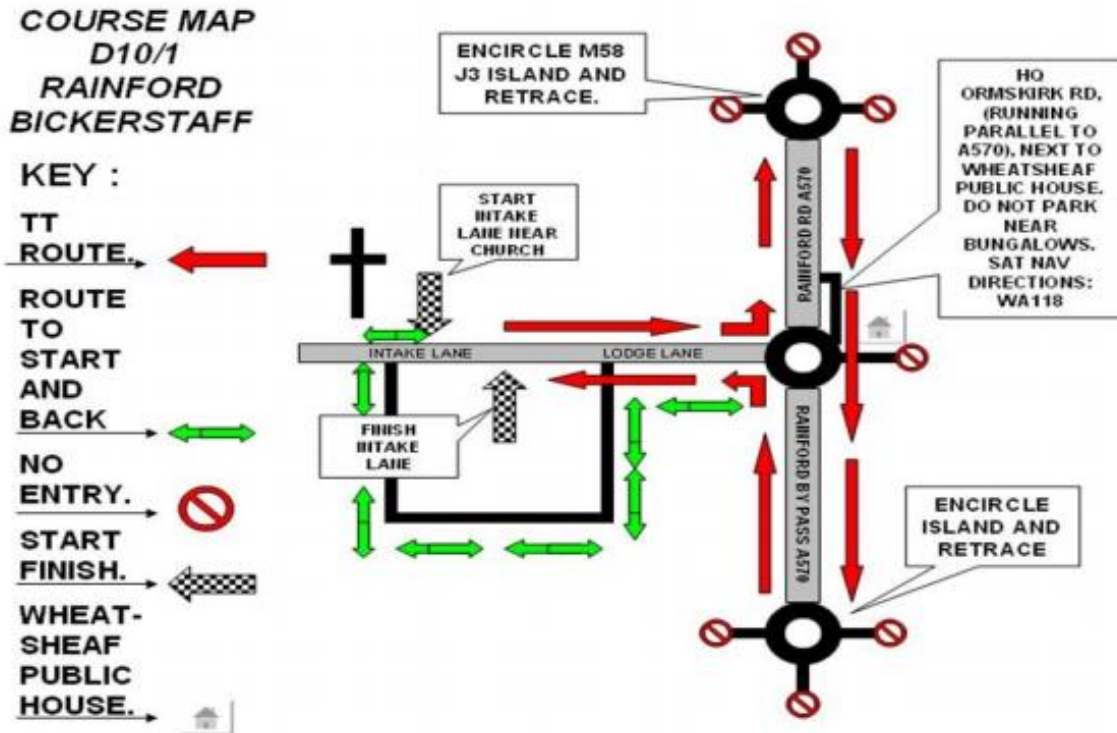

## Course Description (red arrows above)

Start at the field entrance on Intake Lane at the first raised kerbstone 210 yds south of Bickerstaffe church.

Proceed to Wheatsheaf island A570 Rainford Bypass and turn left (1.691 miles)

Proceed to M58 island -take care here - and encircle (3.353 miles)

Straight across Wheatsheaf island (*Holdi Indian restuarant*) and proceed to Rainford island (6.98 miles)

retrace back on A570 to Wheatsheaf island (8.736 miles) Left along Lodge Lane / Intake Lane to finish at second gatepost on edge of plantation (10 miles).