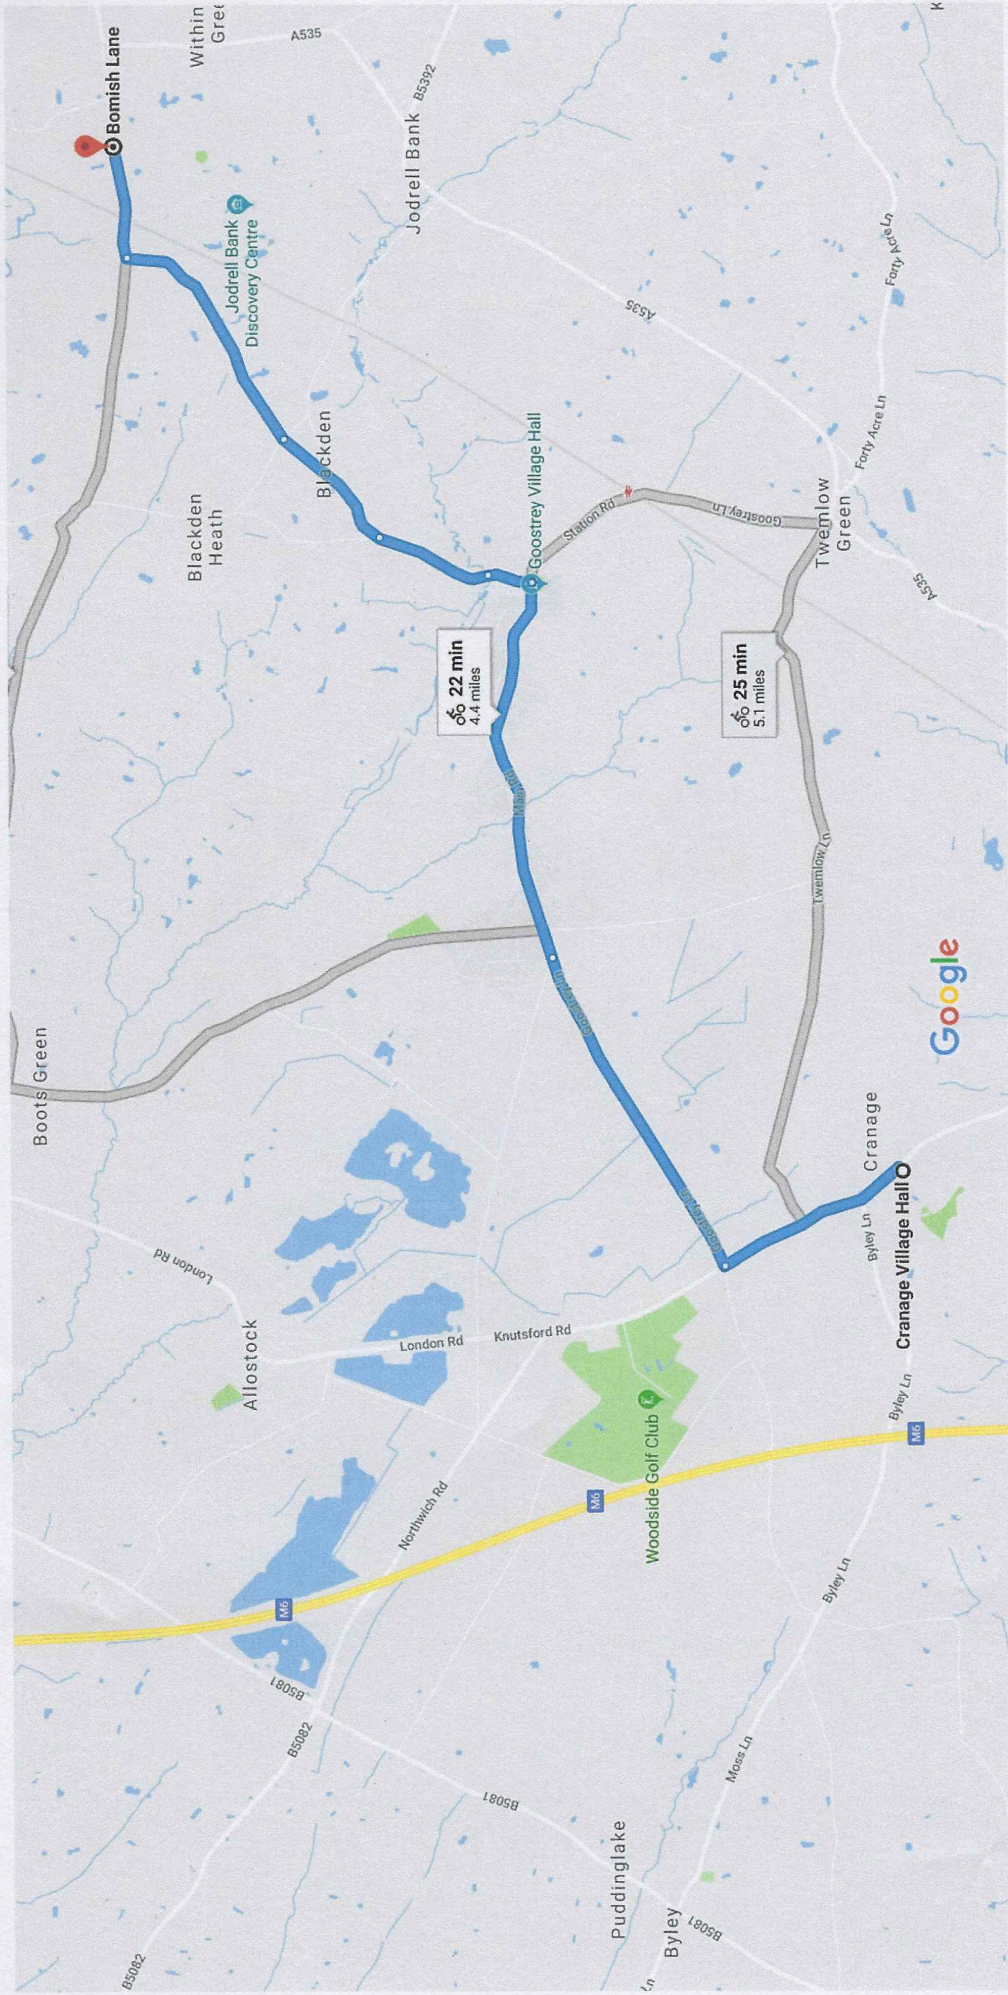

Google Maps · Cranage Village Hall to Bomish Lane, Macclesfield

Bicycle 4.4 miles, 22 min

Map data ©2018 Google

500 m

via Main Rd

22 min

4.4 miles