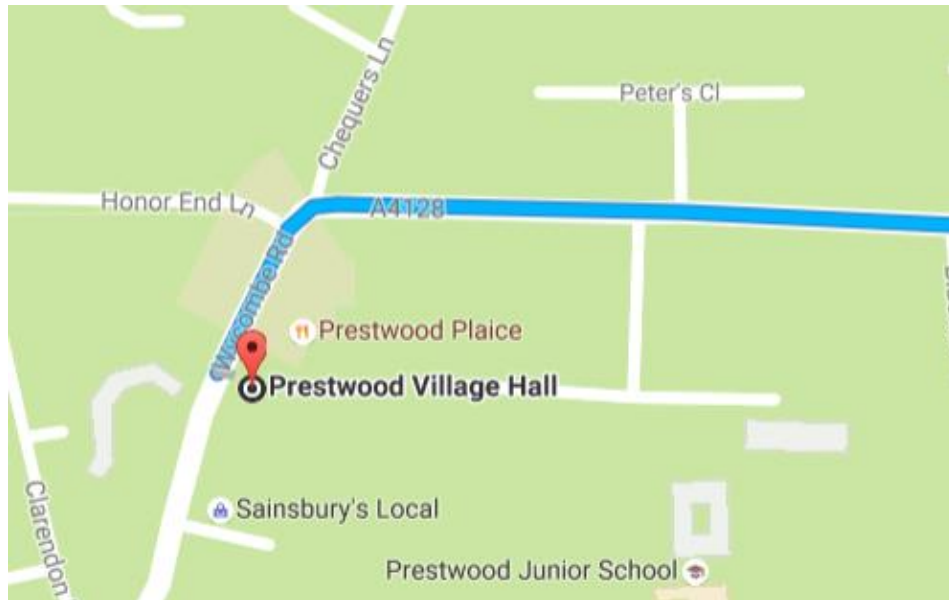

Promoted for and on behalf of Cycling Time Trials, under their rules and regulations

HQ to START

From Prestwood Village Hall turn right and then right again and continue straight down the hill into Gt Missenden. At mini roundabout turn right and continue onto Aylesbury Road to start area.

HQ to start is around 2.5miles – allow 15mins to get to start